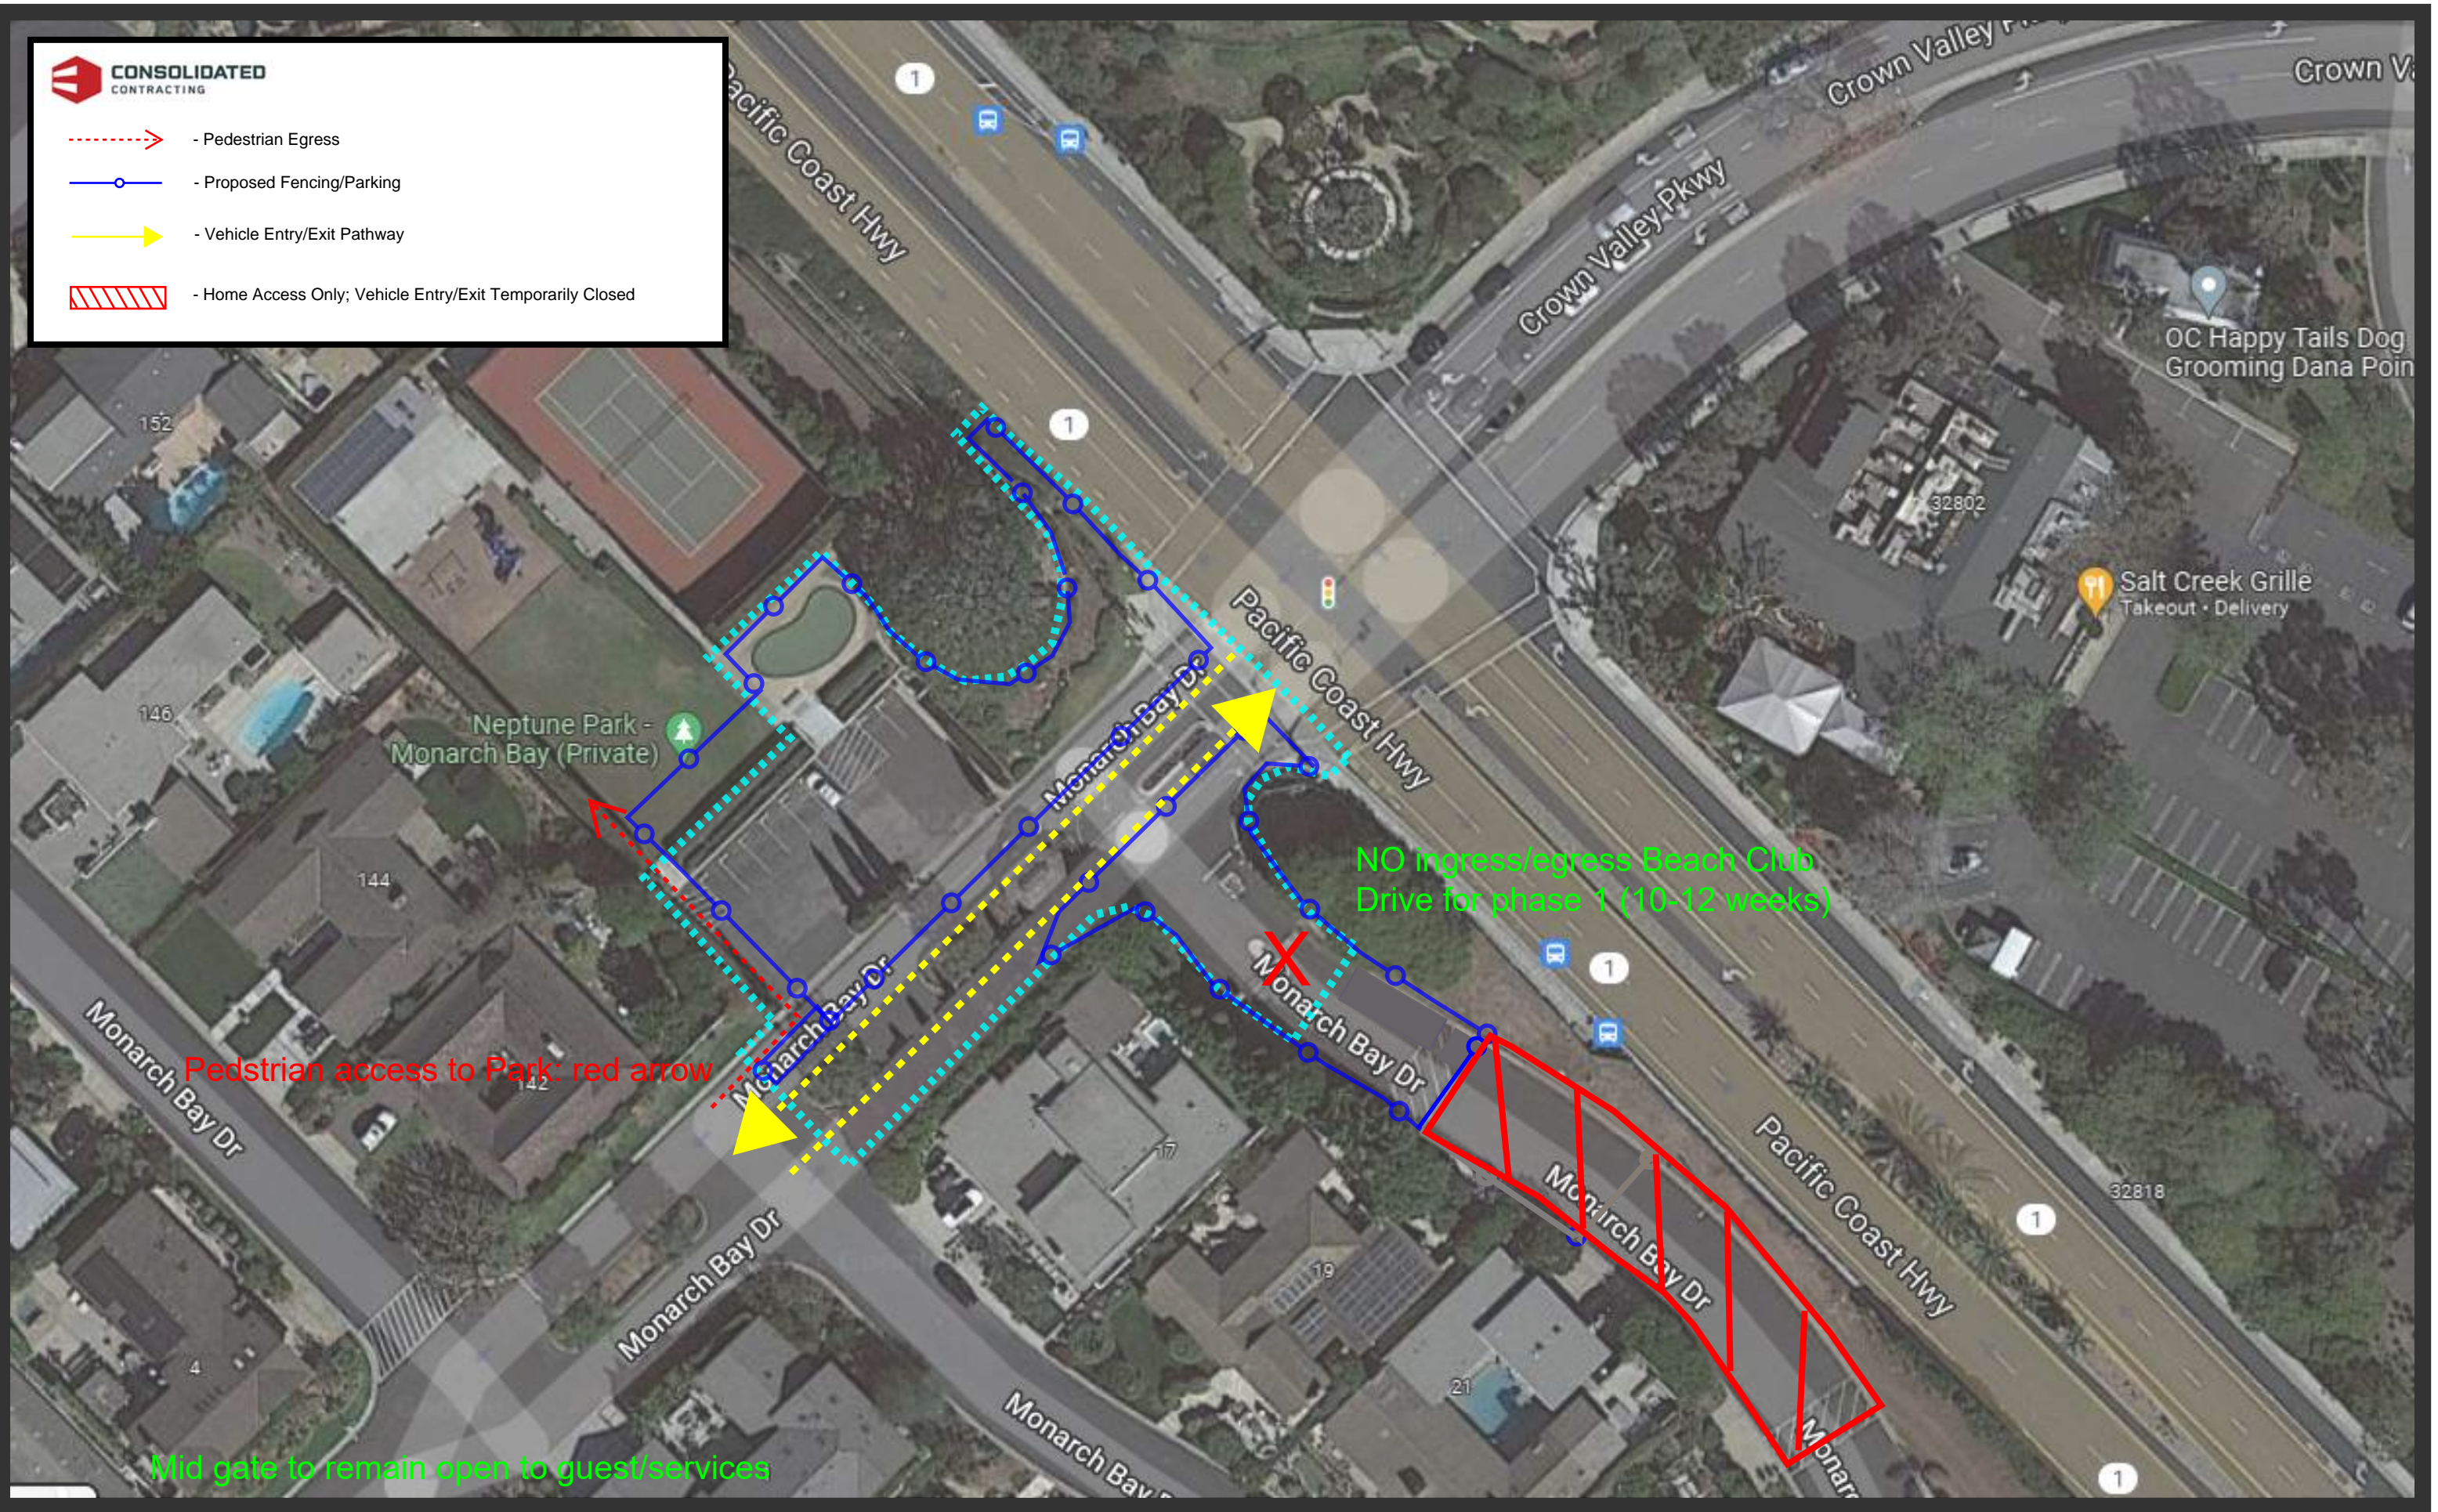

- Pedestrian Egress
- Proposed Fencing/Parking
- Vehicle Entry/Exit Pathway
- Home Access Only; Vehicle Entry/Exit Temporarily Closed

Neptune Park - Monarch Bay (Private)

Pedestrian access to Park: red arrow

NO ingress/egress Beach Club Drive for phase 1 (10-12 weeks)

Mid gate to remain open to guest/services